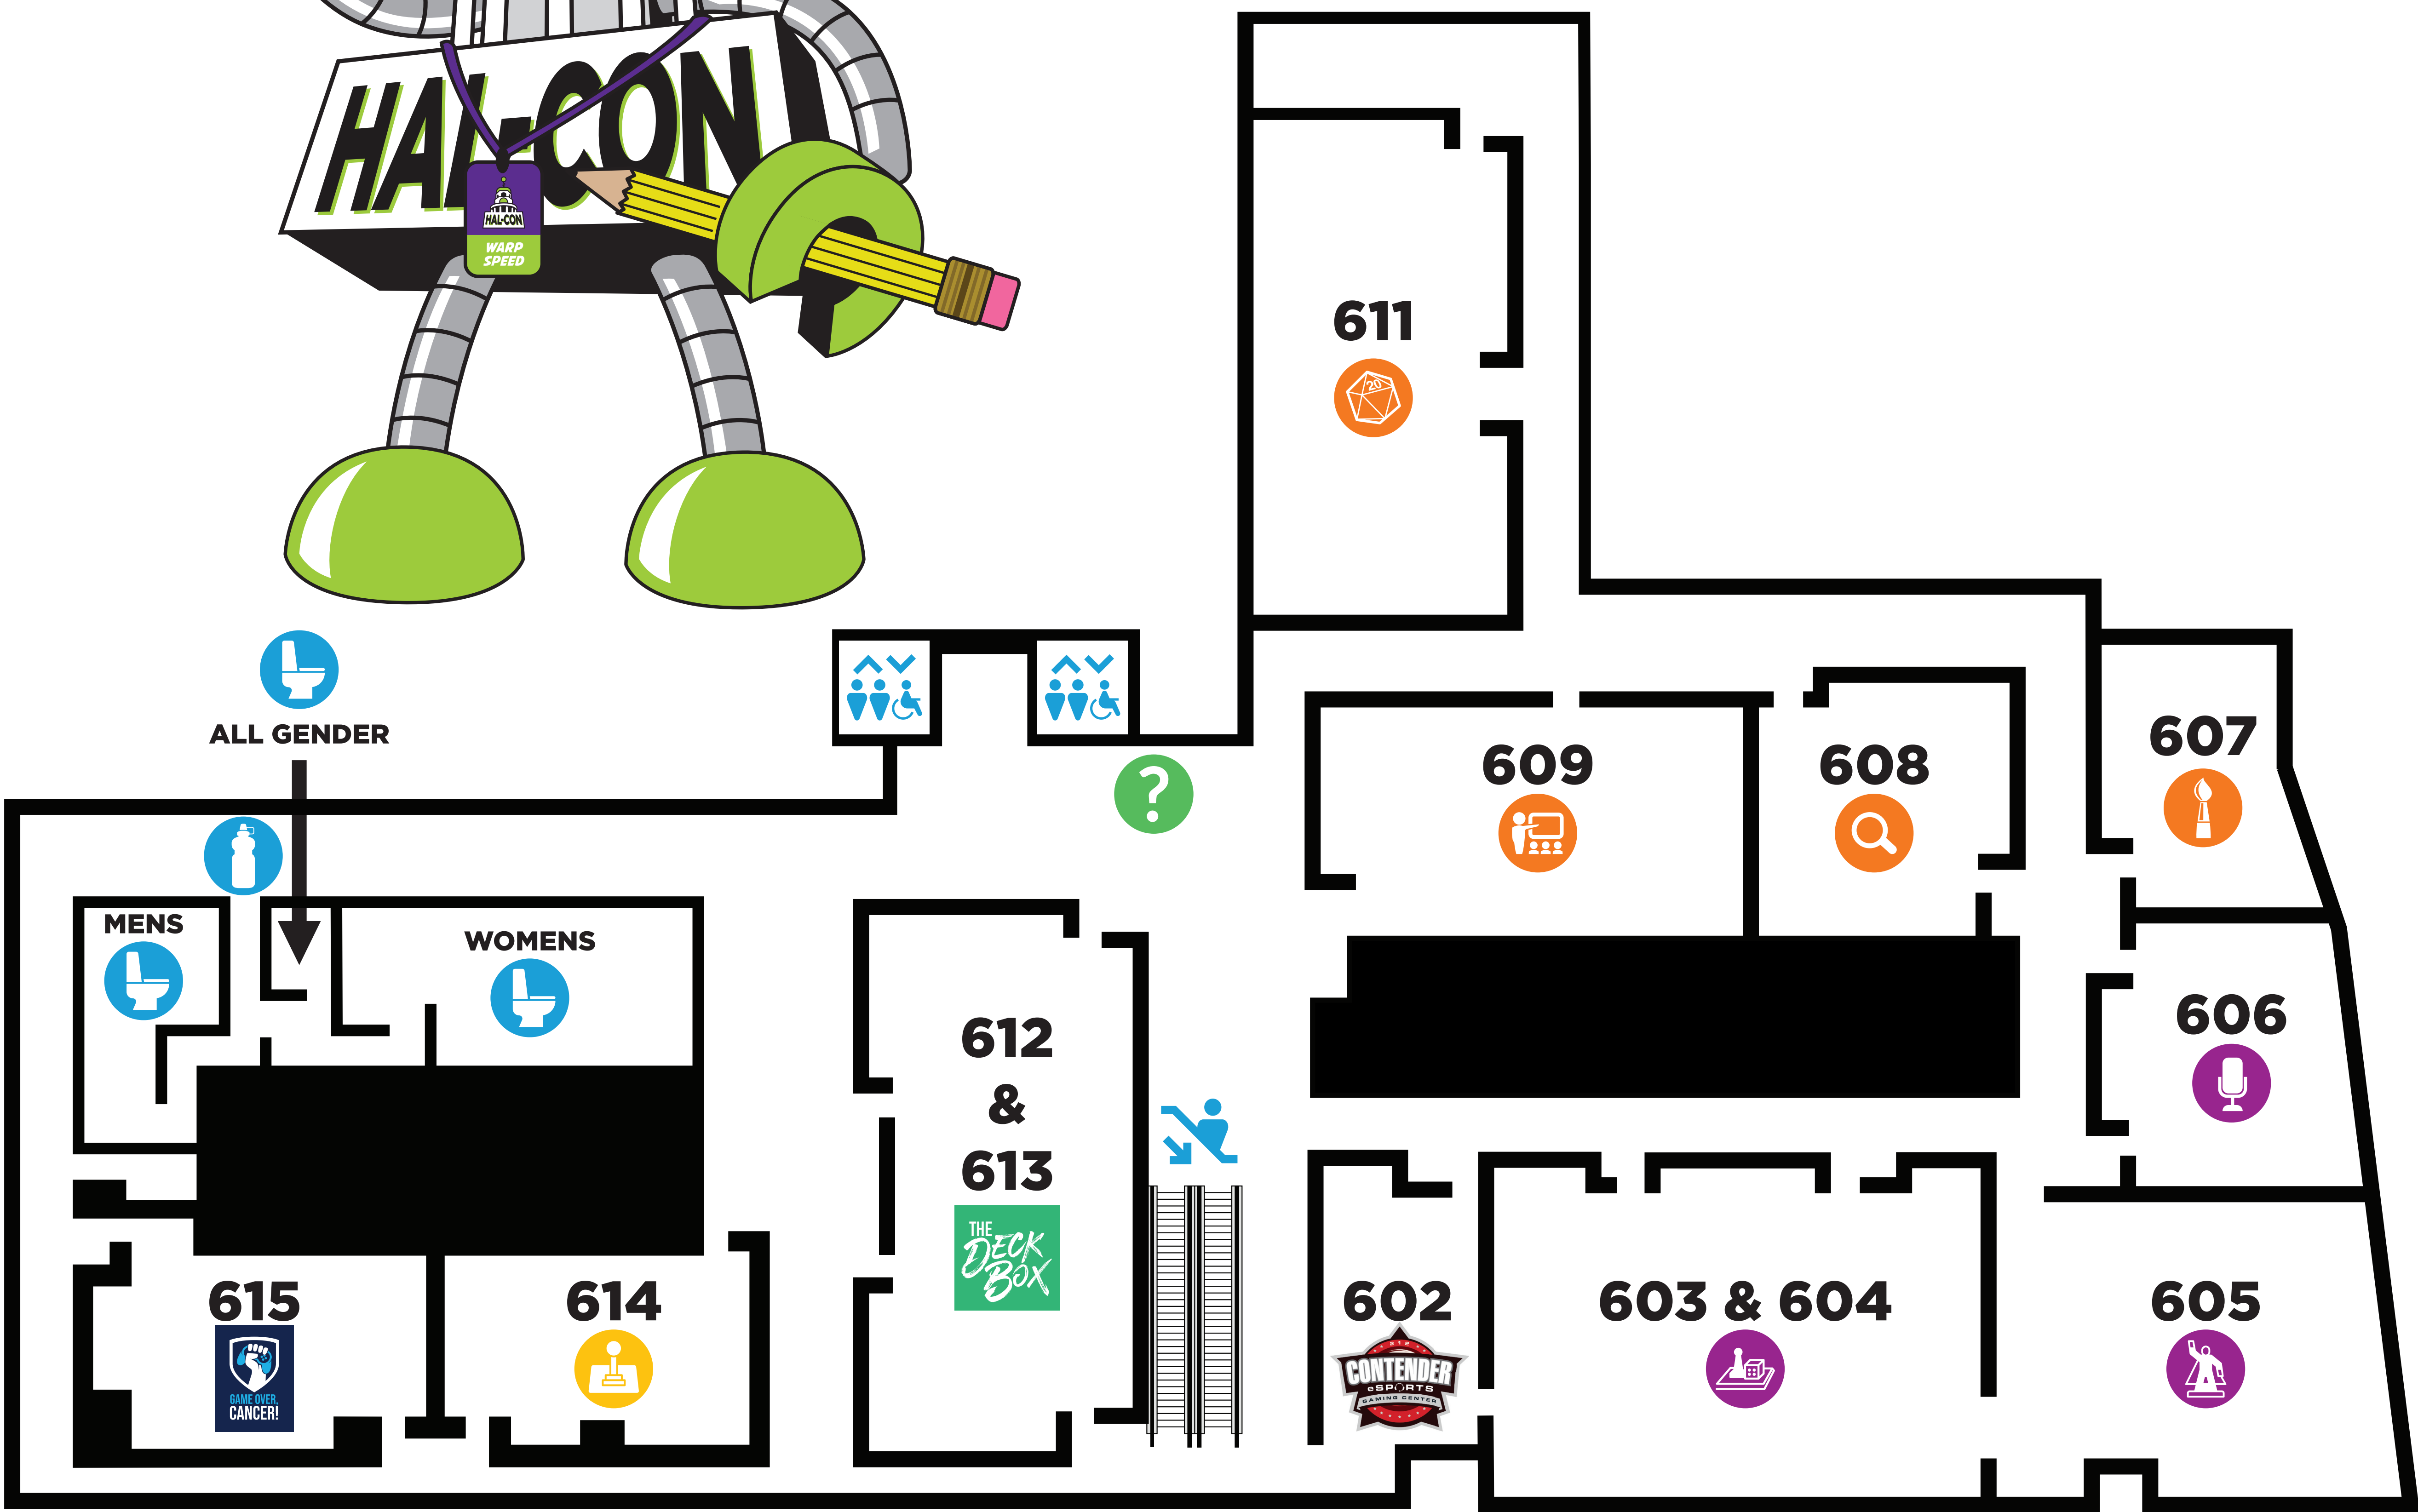

# LEVEL 6

## BOARD GAMES • ARCADE VIDEO GAMES • PC GAMING • RPGs

 602 - PC Gaming Lounge

 607 - Miniatures Paint Room

 612/613 - The Deck Box Gaming

 Elevators

 603/604 - Board Game Library

 608 - Live Action Gaming

 614 - Silverball Arcade

 Escalators

 605 - Miniatures & More

 609 - Gaming Presenters

 615 - Game Over, Cancer! Retro Gaming

 Washrooms (All Accessible)

 606 - Gaming Events Room

 611 - Role Playing Games

 Water Refill Station

 Info Desk / Treasure Trove